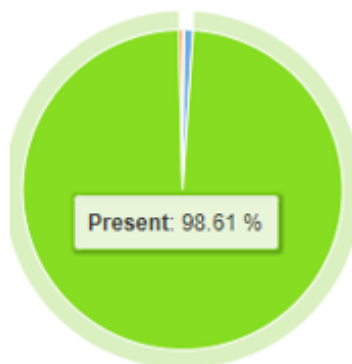

Whole school this year